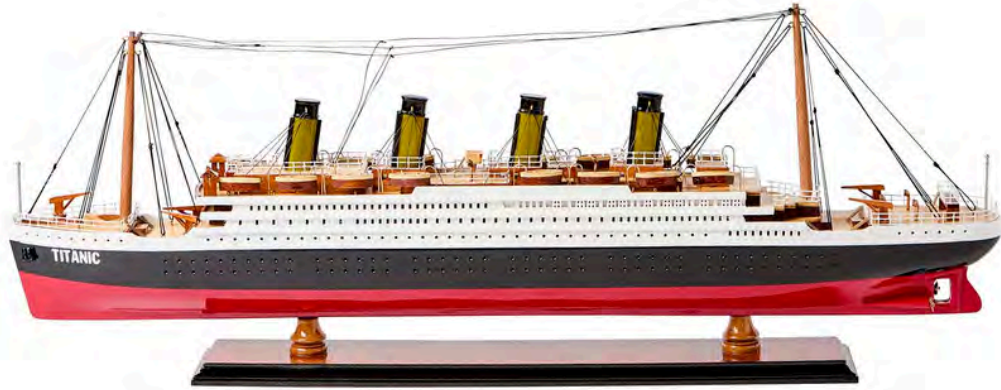

NEW · NEW · NEW
NEW · NEW · NEW

YMo10 - TITANIC MODEL

22.5 X 60 X 6.5 CMS