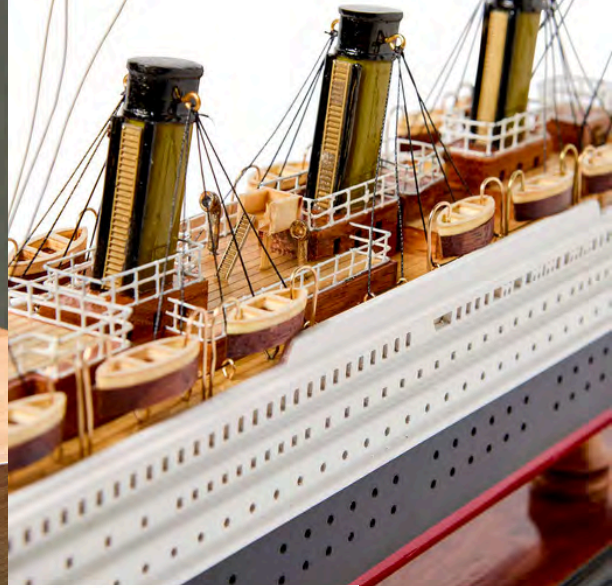

NEW · NEW · NEW
NEW · NEW · NEW

22.5 X 60 X 6.5 CMS

67 X 10 X 58 CMS

YM003 - ENDEAVOUR

67 X 10 X 58 CMS